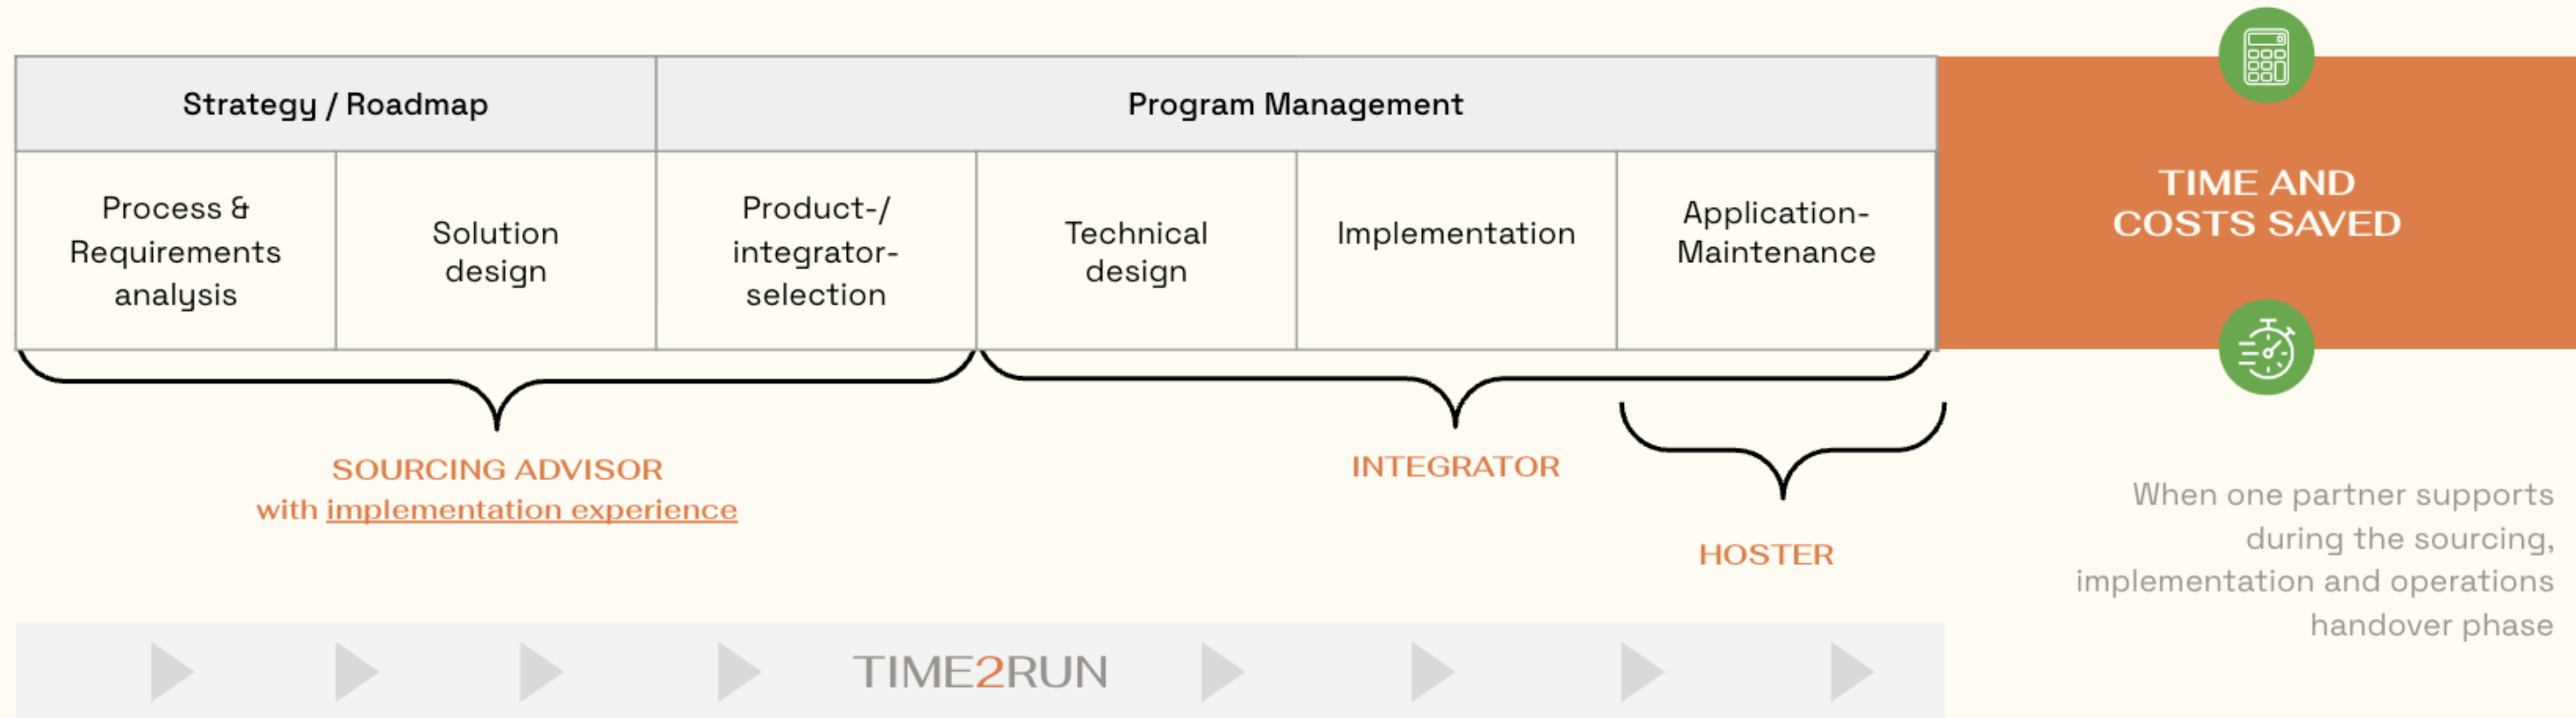

ISEOLABS ECM IMPLEMENTATION