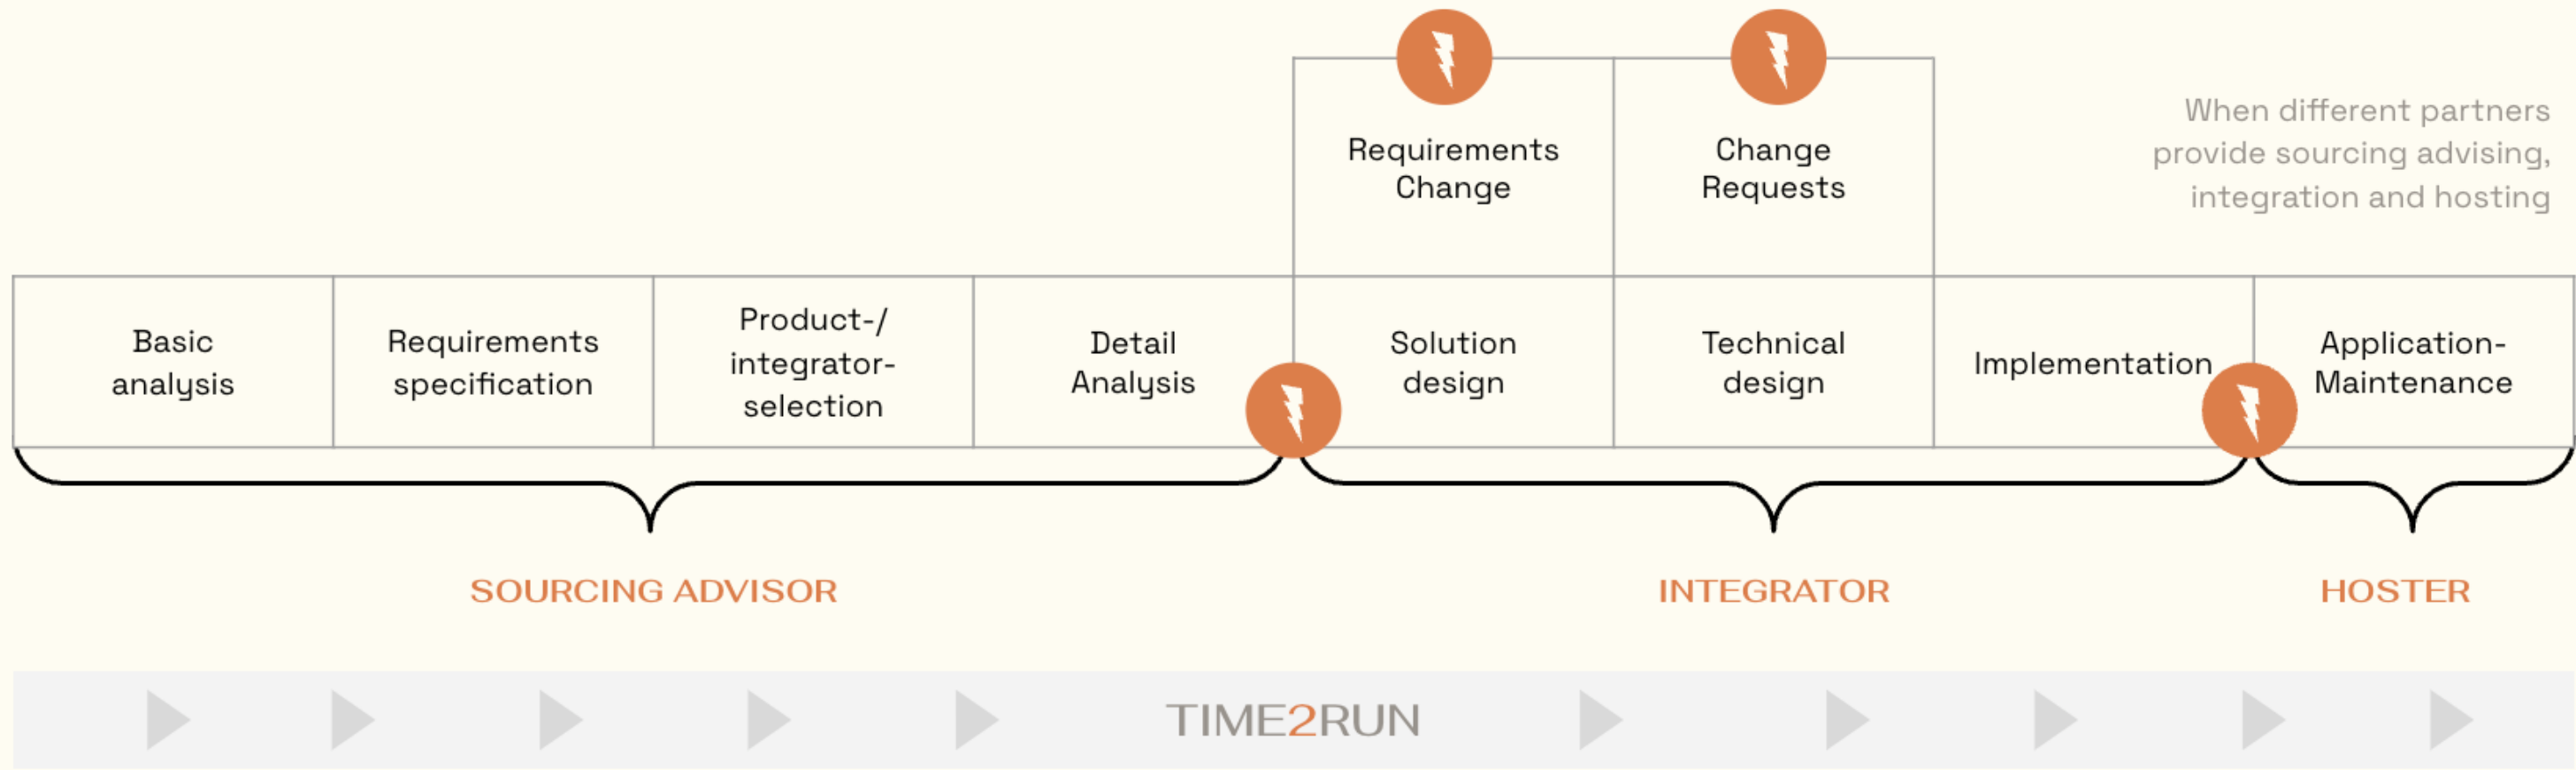

TRADITIONAL ECM IMPLEMENTATION